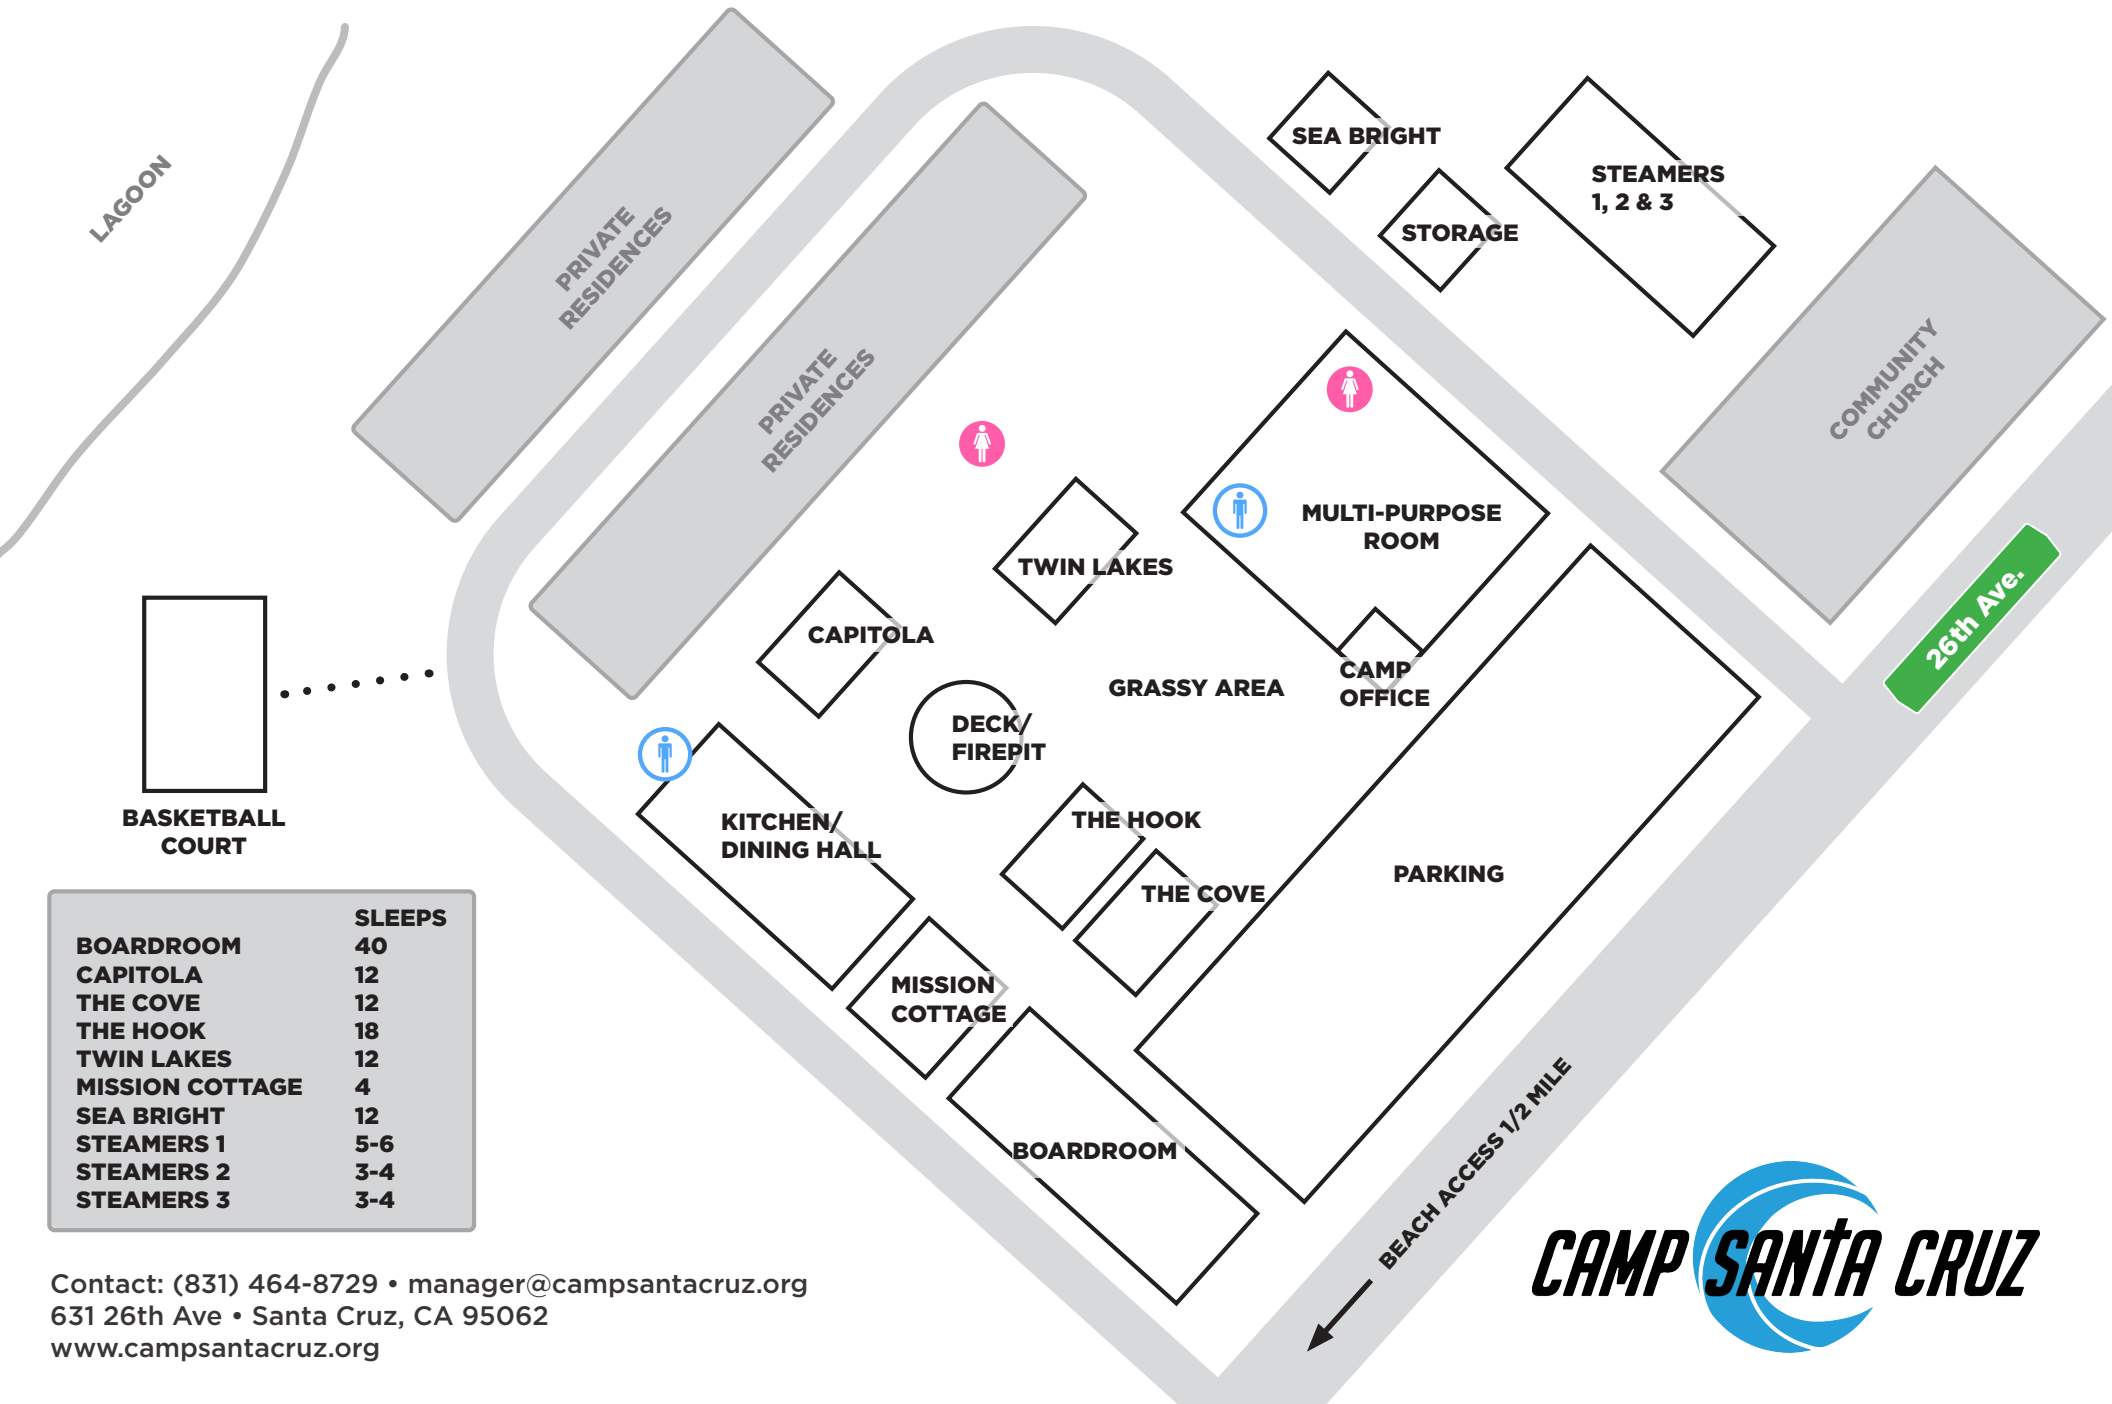

Portola Drive

← BEACH BOARDWALK
3.7 MILES VIA CLIFF DR.

CAPITOLA BEACH →
1.9 MILES

CAMP SANTA CRUZ LAYOUT

BASKETBALL COURT

	SLEEPS
BOARDROOM	40
CAPITOLA	12
THE COVE	12
THE HOOK	18
TWIN LAKES	12
MISSION COTTAGE	4
SEA BRIGHT	12
STEAMERS 1	5-6
STEAMERS 2	3-4
STEAMERS 3	3-4